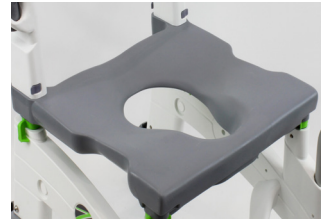

Height-adjustable without tools – for toilet bowl clearance and matching transfer heights

Contoured seat for best-in-class comfort

Swing-away, removable foot supports – facilitates transfers

Soft and flexible back support – comfortable and easy to clean

OPTIONS

SoftJaz seat overlay – molded and contoured for pressure distribution and unrivaled comfort

Pelvic positioning belt with side-release buckle

Chest belt – 1-piece with hook and loop fastener

Snap-on Bodypoint Calf strap – dries quickly

Arm support locks – provide more security during transfers

Swing-away laterals – provide lateral trunk support

Head support - molded pad with fixture, adjusts in height and fore/aft

Quick-release axles (Jaz-SP) – makes transporting the chair easier